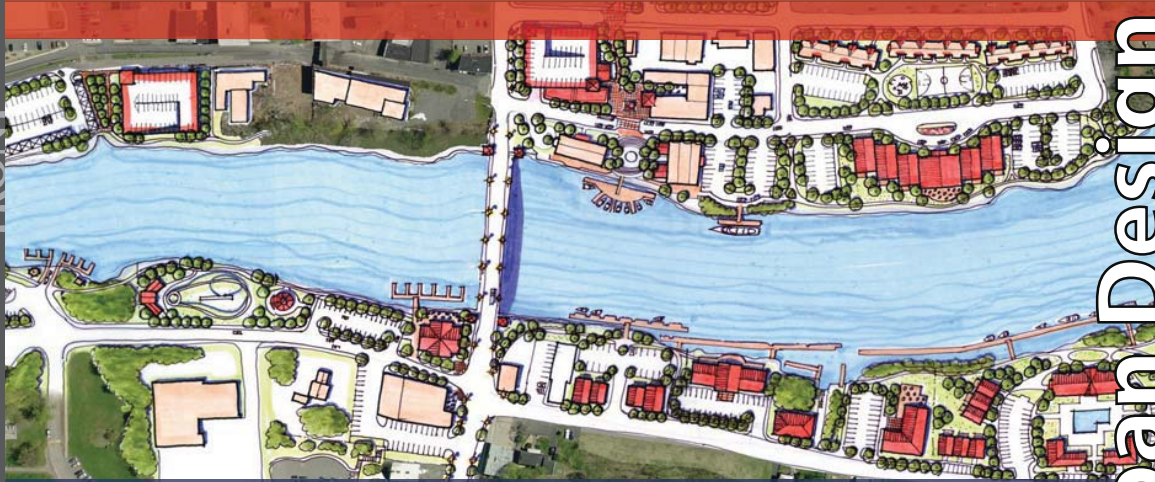

The art of creating successful urban places requires a deep understanding of the functionality of each city, town, and village. Chroma Design achieves that understanding by working with the community in an interactive design process. Our work is aimed at evoking each community's unique image and character while creatively addressing complex design criteria and environmental requirements.

Chroma Design offers personalized services in

- Downtown and Special District Master Planning
- Mixed Use Urban Center Design
- Urban Design Documentation and Construction Administration

Urban Design