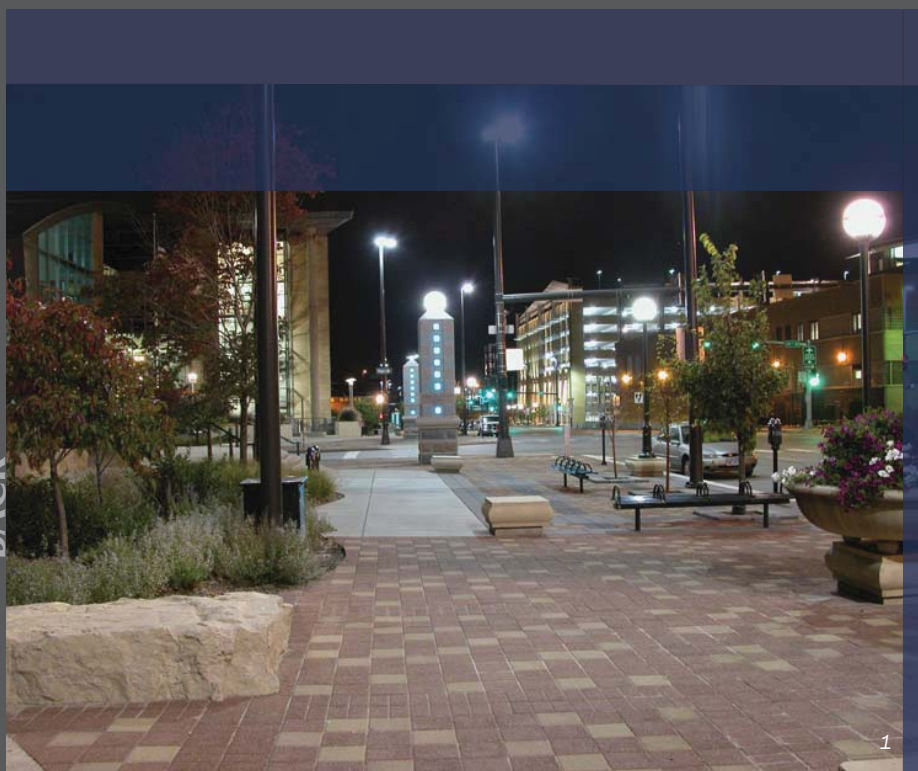

Landscape Architecture

Urban Design

Bridge Aesthetics

Chroma Design Inc.
2020 B Pearl Street
Boulder, Colorado 80302
T 303.938.9900