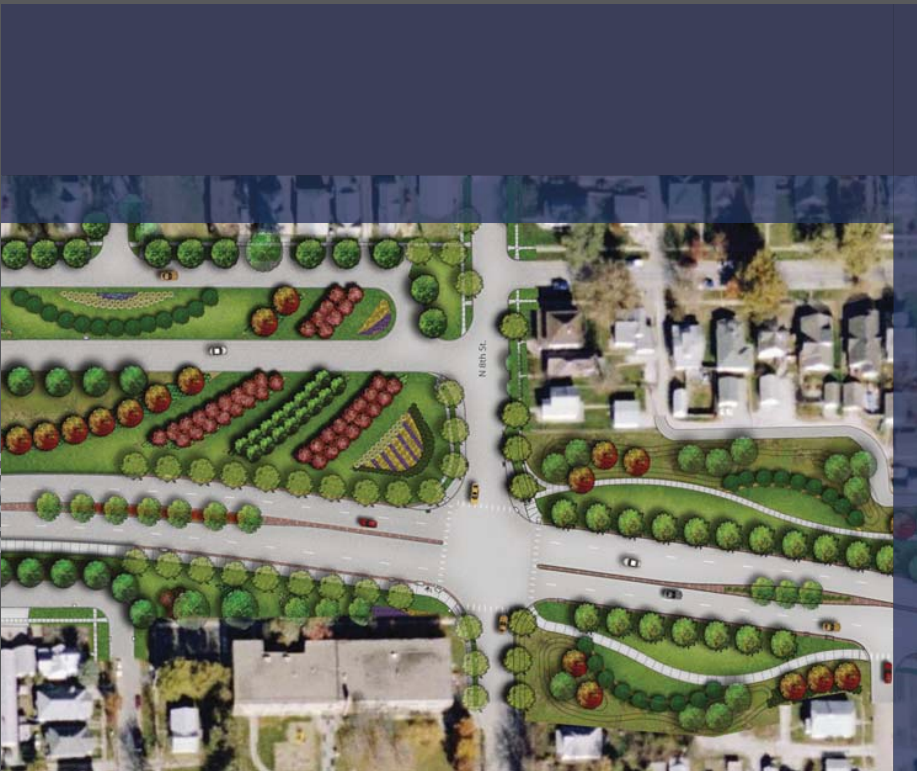

Chroma Design Inc.
2020 B Pearl Street
Boulder, Colorado 80302
T 303.938.9900

www.chromadesigninc.com

¹ projects completed by Doug Lamson while employed by other firms

FRONT

BACK