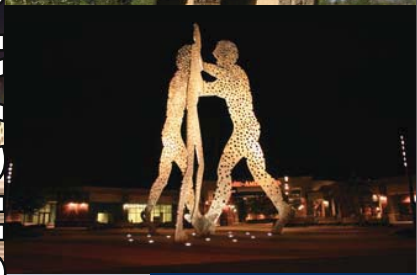

Like people, works of art can be colorful and imposing or subtle and refined; art installations can define a destination or simply augment an existing setting. At Chroma Design we understand the incredible affect that art can have on an outdoor environment and we strive to fully comprehend each artist's inspiration before beginning the site design process. Our objectives are to create inspiring physical environments that complement the artwork and honor each artist's Vision.

Chroma Design offers personalized services in

- Public Art Master Planning
- Site Design and Detailing
- Art installation Team Leader and Project Manager

FRONT

Public Art

chroma design

Landscape Architecture

Urban Design

Bridge Aesthetics

BACK